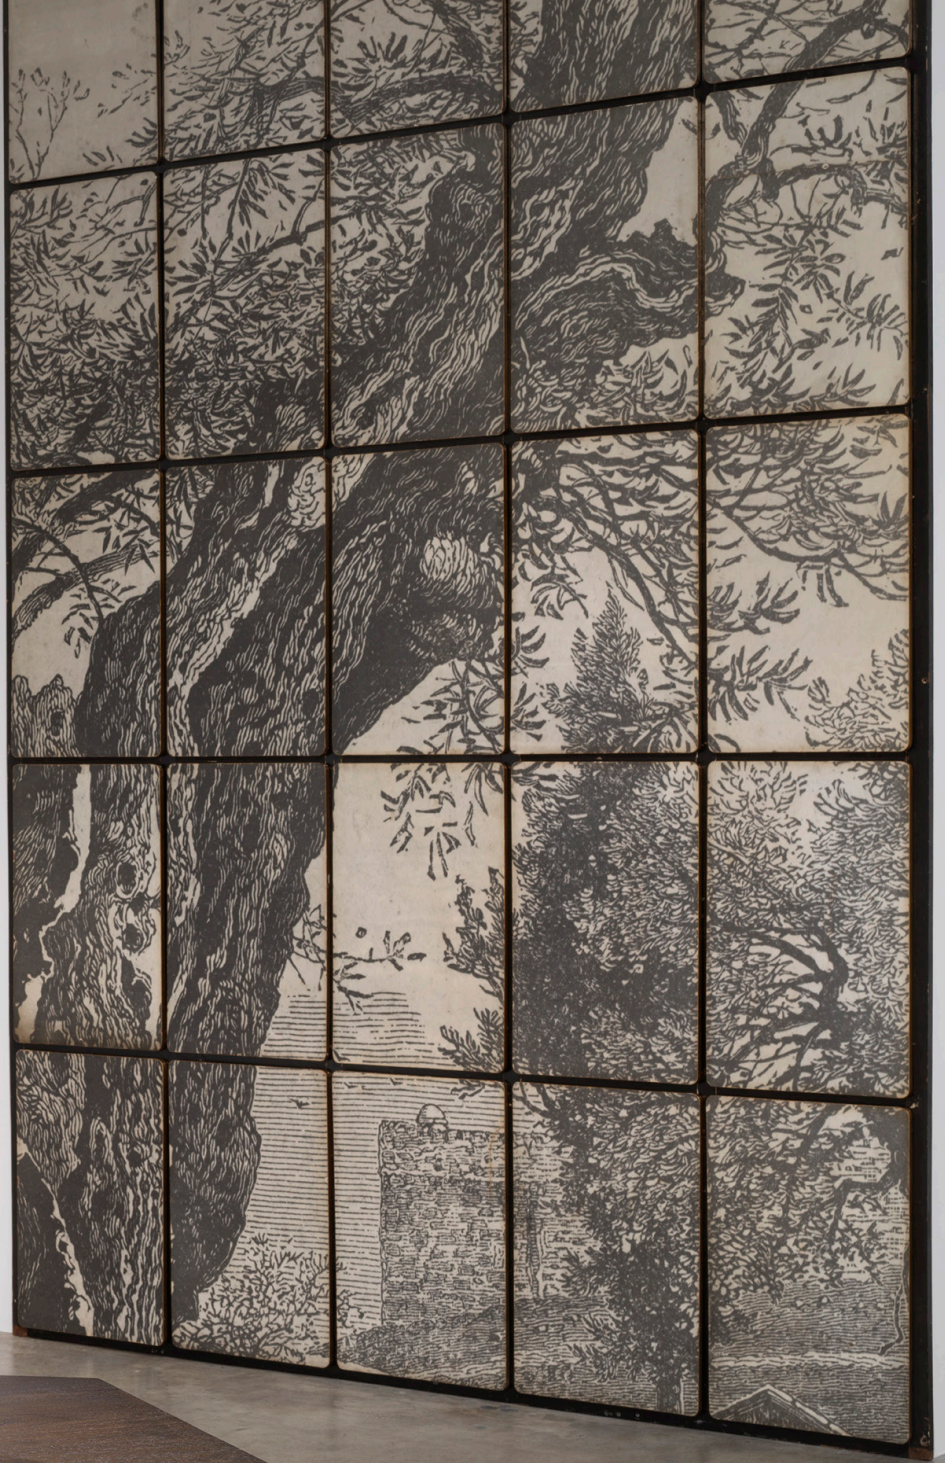

twinsubordination

Daichi Takagi
Stone, 2023
Oil on canvas
17 x 18 inches (41 x 46 cm)

Oshay Green
Ja, 2022
Steel
36 x 2 x 2 inches (92 x 6 x 6 cm)

Carlo Mollino
Untitled (Casa Minola M2 Grisaille), 1945
Black & white photographic enlargement,
mounted on 25 panels with gilded edge.
138 x 93 x 2 inches (351 x 237 x 6 cm)

Oshay Green
Set, 2022
Steel
33 x 4 x 1 inches (84 x 11 x 3 cm)

Sarah Księska
Gemini a, 2023
Oil and iron ground on aluminum
21 x 28 x 1/2 inches (49 x 70 x 1 cm)

Sarah Księska
Gemini b, 2023
Oil and iron ground on aluminum
21 x 28 x 1/2 inches (49 x 70 x 1 cm)

Andra Ursuța
Succubustin' Loose, 2021
Lead crystal
46 x 18 x 13 inches (117 x 46 x 33 cm)