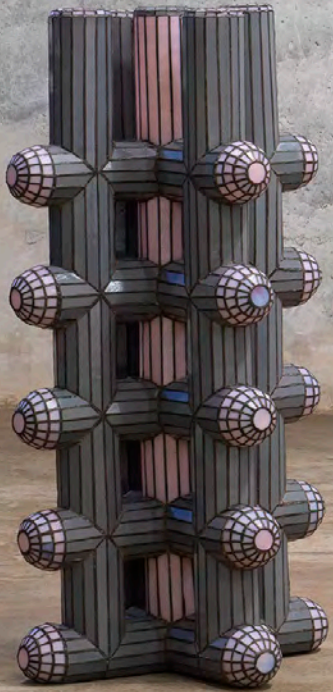

B12

B 12

312

Kristi Cavataro, *Untitled*, 2021. Stained glass, 34 x 14 x 4 inches.

Kristi Cavataro, *Untitled*, 2021. Stained glass, 24 1/2 x 76 x 12 inches.

Kristi Cavataro, *Untitled*, 2020.  
Stained glass, 32 x 27 x 15 inches.

Kristi Cavataro, *Untitled*, 2021.  
Stained glass, 45 x 14 x 12 inches.

Kristi Cavataro, *Untitled*, 2021.  
Stained glass, 35 x 21 1/2 x 20 inches.

Kristi Cavataro, *Untitled*, 2021.  
Stained glass, 47 x 21 1/2 x 21 1/2 inches.

Kristi Cavataro, *Untitled*, 2021. Stained glass, interlocked: 24 x 24 x 24 inches, each: 24 x 17 x 16 inches.

Kristi Cavataro, *Untitled*, 2021.  
Stained glass, 42 1/2 x 14 1/2 x 12 inches.

Kristi Cavaturo, *Untitled*, 2021.  
Stained glass, 40 x 23 x 14 1/2 inches.

Kristi Cavataro, Untitled, 2021. Stained glass, 37 x 35 x 33 inches.