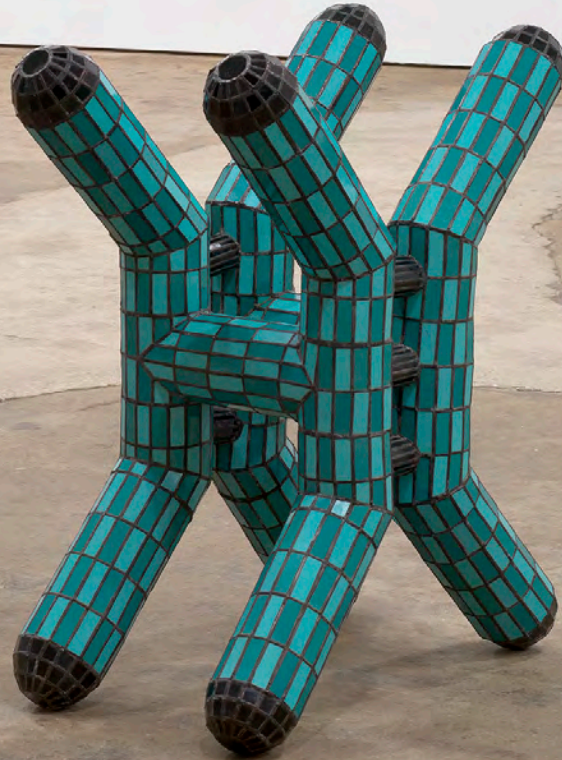

B12

B 12

312

Kristi Cavataro, *Untitled*, 2021. Stained glass, 34 x 14 x 4 inches.

Kristi Cavataro, *Untitled*, 2021. Stained glass, 24 1/2 x 76 x 12 inches.

Kristi Cavataro, *Untitled*, 2020.  
Stained glass, 32 x 27 x 15 inches.

Kristi Cavataro, *Untitled*, 2021.  
Stained glass, 45 x 14 x 12 inches.

Kristi Cavataro, *Untitled*, 2021.  
Stained glass, 35 x 21 1/2 x 20 inches.

Kristi Cavataro, *Untitled*, 2021.  
Stained glass, 47 x 21 1/2 x 21 1/2 inches.

Kristi Cavataro, *Untitled*, 2021. Stained glass, interlocked: 24 x 24 x 24 inches, each: 24 x 17 x 16 inches.

Kristi Cavataro, *Untitled*, 2021.  
Stained glass, 42 1/2 x 14 1/2 x 12 inches.

Kristi Cavaturo, *Untitled*, 2021.  
Stained glass, 40 x 23 x 14 1/2 inches.

Kristi Cavataro, Untitled, 2021. Stained glass, 37 x 35 x 33 inches.