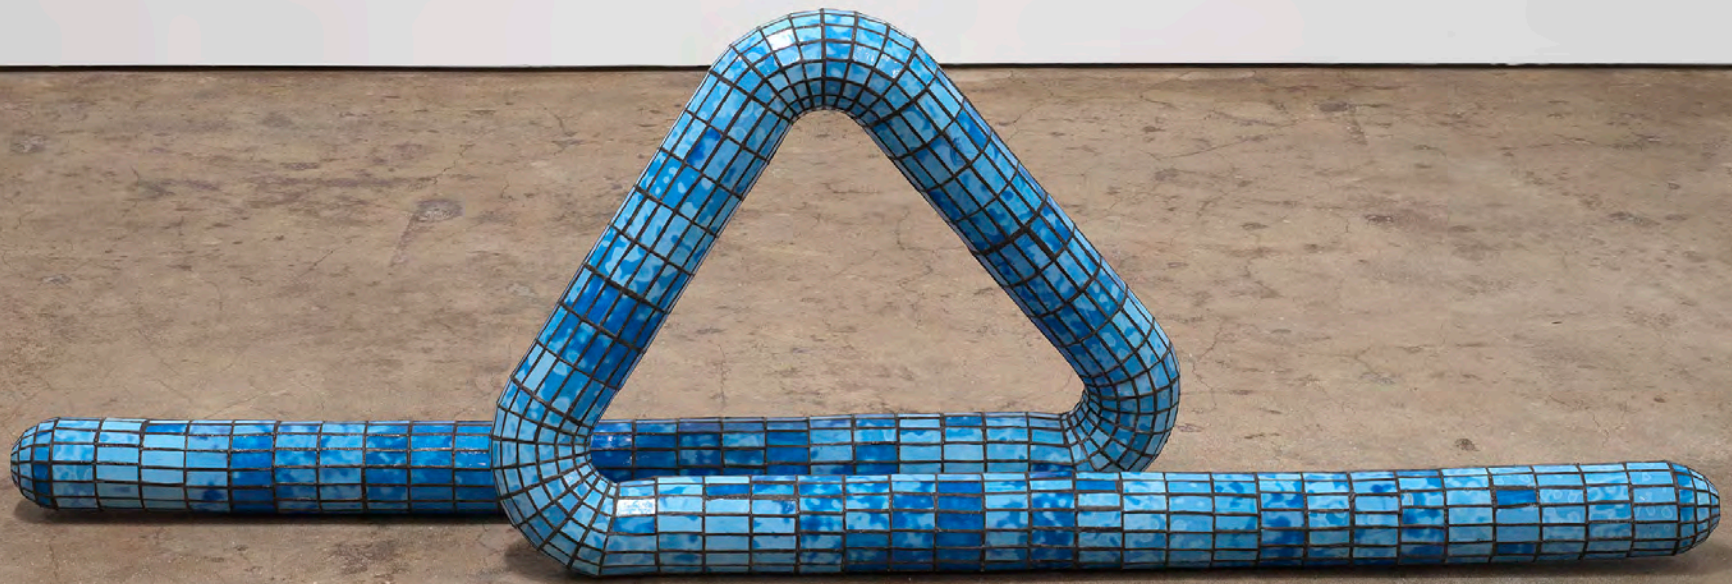

B12

B 12

312

Kristi Cavataro, *Untitled*, 2021. Stained glass, 34 x 14 x 4 inches.

Kristi Cavataro, *Untitled*, 2021. Stained glass, 24 1/2 x 76 x 12 inches.

Kristi Cavataro, *Untitled*, 2020.  
Stained glass, 32 x 27 x 15 inches.

Kristi Cavataro, *Untitled*, 2021.  
Stained glass, 45 x 14 x 12 inches.

Kristi Cavataro, *Untitled*, 2021.  
Stained glass, 35 x 21 1/2 x 20 inches.

Kristi Cavataro, *Untitled*, 2021.  
Stained glass, 47 x 21 1/2 x 21 1/2 inches.

Kristi Cavataro, *Untitled*, 2021. Stained glass, interlocked: 24 x 24 x 24 inches, each: 24 x 17 x 16 inches.

Kristi Cavataro, *Untitled*, 2021.  
Stained glass, 42 1/2 x 14 1/2 x 12 inches.

Kristi Cavaturo, *Untitled*, 2021.  
Stained glass, 40 x 23 x 14 1/2 inches.

Kristi Cavataro, Untitled, 2021. Stained glass, 37 x 35 x 33 inches.