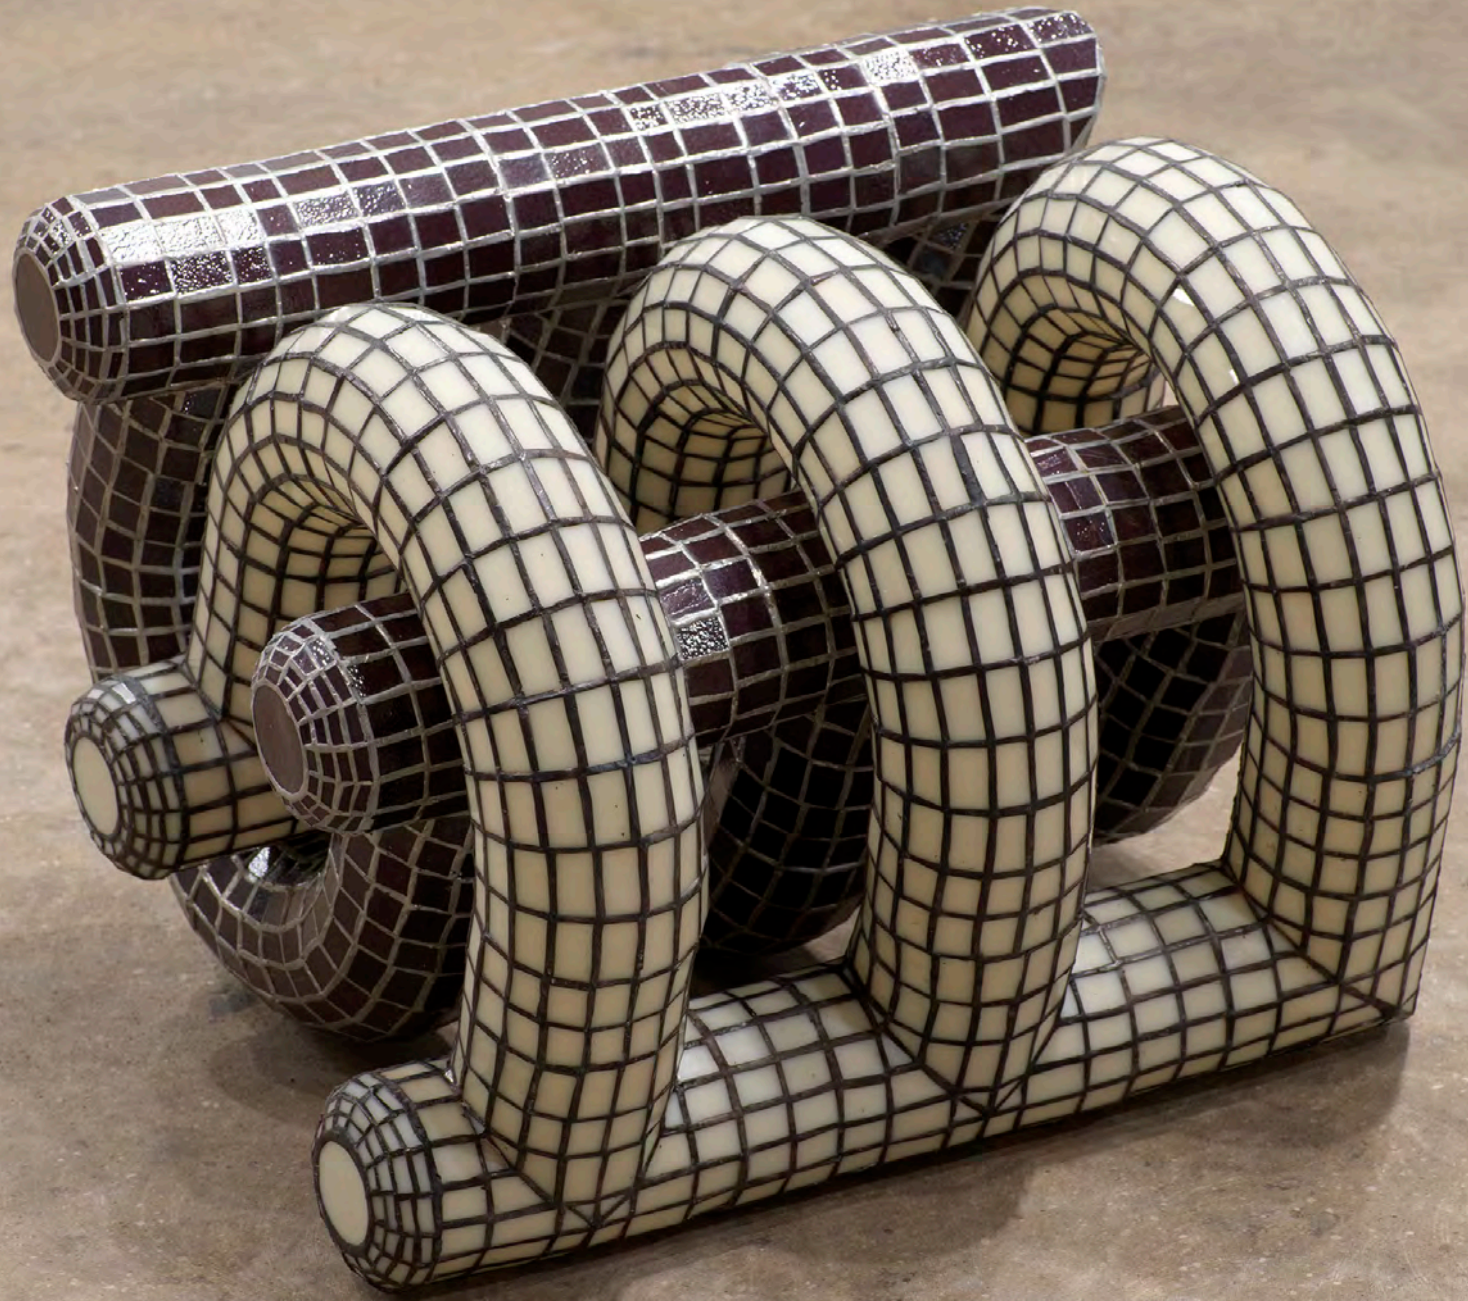

B12

B 12

312

Kristi Cavataro, *Untitled*, 2021. Stained glass, 34 x 14 x 4 inches.

Kristi Cavataro, *Untitled*, 2021. Stained glass, 24 1/2 x 76 x 12 inches.

Kristi Cavataro, *Untitled*, 2020.  
Stained glass, 32 x 27 x 15 inches.

Kristi Cavataro, *Untitled*, 2021.  
Stained glass, 45 x 14 x 12 inches.

Kristi Cavataro, *Untitled*, 2021.  
Stained glass, 35 x 21 1/2 x 20 inches.

Kristi Cavataro, *Untitled*, 2021.  
Stained glass, 47 x 21 1/2 x 21 1/2 inches.

Kristi Cavataro, *Untitled*, 2021. Stained glass, interlocked: 24 x 24 x 24 inches, each: 24 x 17 x 16 inches.

Kristi Cavataro, *Untitled*, 2021.  
Stained glass, 42 1/2 x 14 1/2 x 12 inches.

Kristi Cavaturo, *Untitled*, 2021.  
Stained glass, 40 x 23 x 14 1/2 inches.

Kristi Cavataro, Untitled, 2021. Stained glass, 37 x 35 x 33 inches.