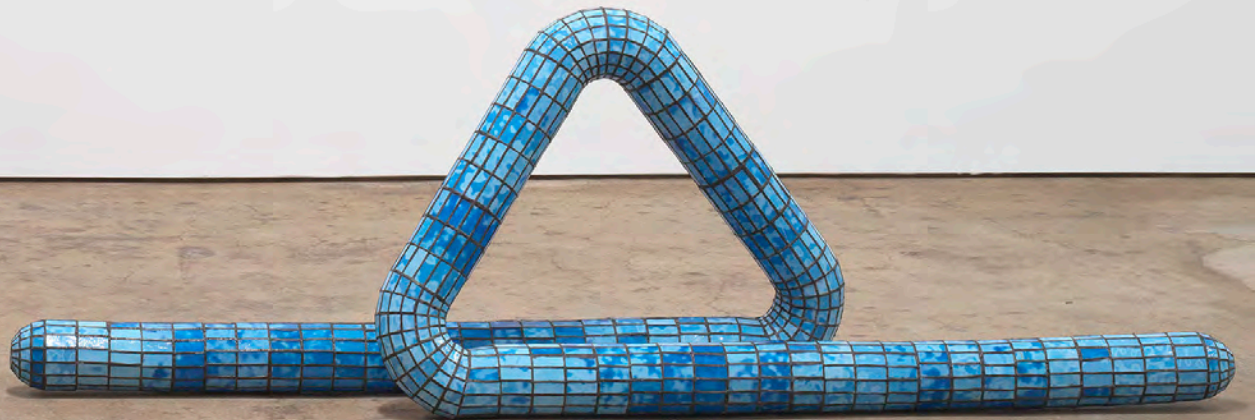

B12

B 12

312

Kristi Cavataro, *Untitled*, 2021. Stained glass, 34 x 14 x 4 inches.

Kristi Cavataro, *Untitled*, 2021. Stained glass, 24 1/2 x 76 x 12 inches.

Kristi Cavataro, *Untitled*, 2020.  
Stained glass, 32 x 27 x 15 inches.

Kristi Cavataro, *Untitled*, 2021.  
Stained glass, 45 x 14 x 12 inches.

Kristi Cavataro, *Untitled*, 2021.  
Stained glass, 35 x 21 1/2 x 20 inches.

Kristi Cavataro, *Untitled*, 2021.  
Stained glass, 47 x 21 1/2 x 21 1/2 inches.

Kristi Cavataro, *Untitled*, 2021. Stained glass, interlocked: 24 x 24 x 24 inches, each: 24 x 17 x 16 inches.

Kristi Cavataro, *Untitled*, 2021.  
Stained glass, 42 1/2 x 14 1/2 x 12 inches.

Kristi Cavaturo, *Untitled*, 2021.  
Stained glass, 40 x 23 x 14 1/2 inches.

Kristi Cavataro, Untitled, 2021. Stained glass, 37 x 35 x 33 inches.