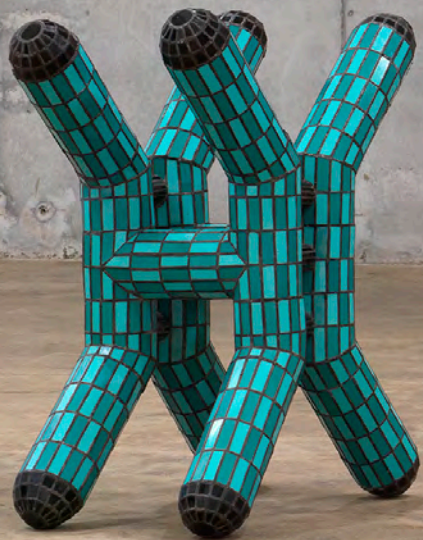

B12

B 12

312

Kristi Cavataro, *Untitled*, 2021. Stained glass, 34 x 14 x 4 inches.

Kristi Cavataro, *Untitled*, 2021. Stained glass, 24 1/2 x 76 x 12 inches.

Kristi Cavataro, *Untitled*, 2020.  
Stained glass, 32 x 27 x 15 inches.

Kristi Cavataro, *Untitled*, 2021.  
Stained glass, 45 x 14 x 12 inches.

Kristi Cavataro, *Untitled*, 2021.  
Stained glass, 35 x 21 1/2 x 20 inches.

Kristi Cavataro, *Untitled*, 2021.  
Stained glass, 47 x 21 1/2 x 21 1/2 inches.

Kristi Cavataro, *Untitled*, 2021. Stained glass, interlocked: 24 x 24 x 24 inches, each: 24 x 17 x 16 inches.

Kristi Cavataro, *Untitled*, 2021.  
Stained glass, 42 1/2 x 14 1/2 x 12 inches.

Kristi Cavaturo, *Untitled*, 2021.  
Stained glass, 40 x 23 x 14 1/2 inches.

Kristi Cavataro, Untitled, 2021. Stained glass, 37 x 35 x 33 inches.