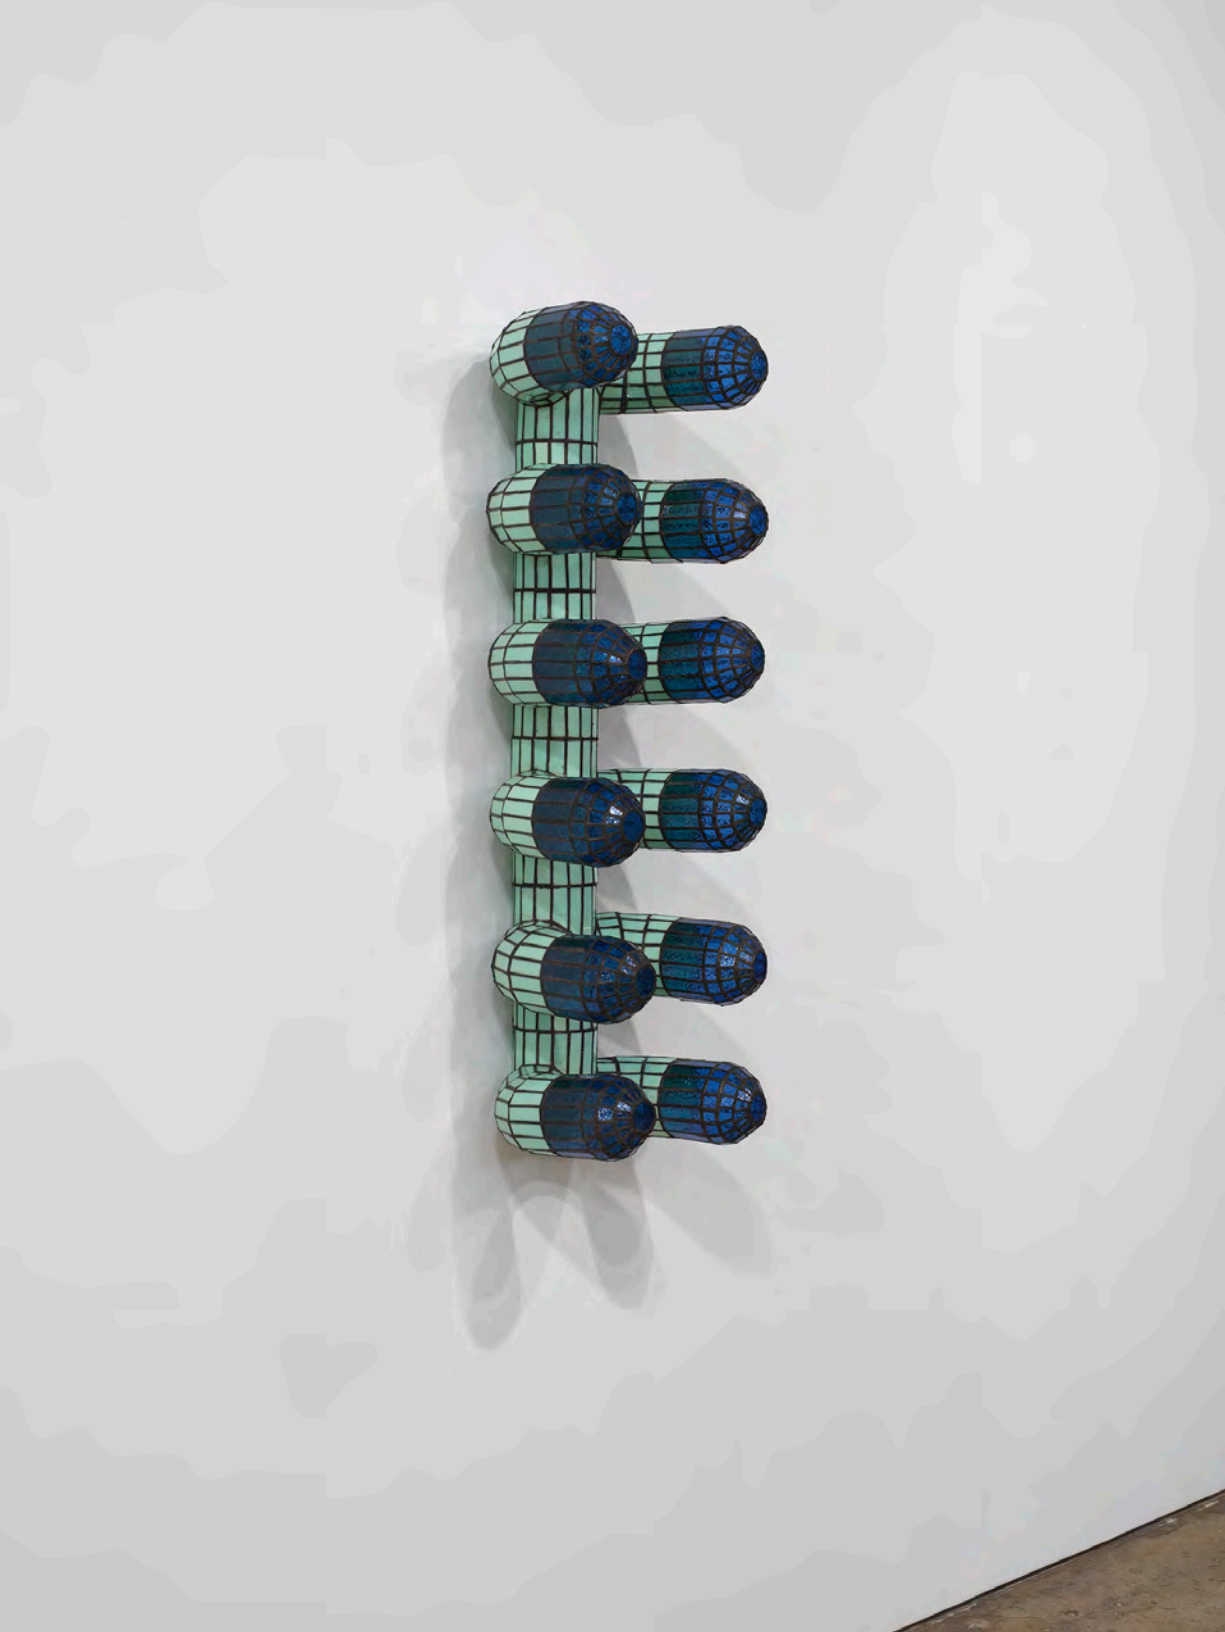

B12

B 12

312

Kristi Cavataro, *Untitled*, 2021. Stained glass, 34 x 14 x 4 inches.

Kristi Cavataro, *Untitled*, 2021. Stained glass, 24 1/2 x 76 x 12 inches.

Kristi Cavataro, *Untitled*, 2020.  
Stained glass, 32 x 27 x 15 inches.

Kristi Cavataro, *Untitled*, 2021.  
Stained glass, 45 x 14 x 12 inches.

Kristi Cavataro, *Untitled*, 2021.  
Stained glass, 35 x 21 1/2 x 20 inches.

Kristi Cavataro, *Untitled*, 2021.  
Stained glass, 47 x 21 1/2 x 21 1/2 inches.

Kristi Cavataro, *Untitled*, 2021. Stained glass, interlocked: 24 x 24 x 24 inches, each: 24 x 17 x 16 inches.

Kristi Cavataro, *Untitled*, 2021.  
Stained glass, 42 1/2 x 14 1/2 x 12 inches.

Kristi Cavaturo, *Untitled*, 2021.  
Stained glass, 40 x 23 x 14 1/2 inches.

Kristi Cavataro, Untitled, 2021. Stained glass, 37 x 35 x 33 inches.