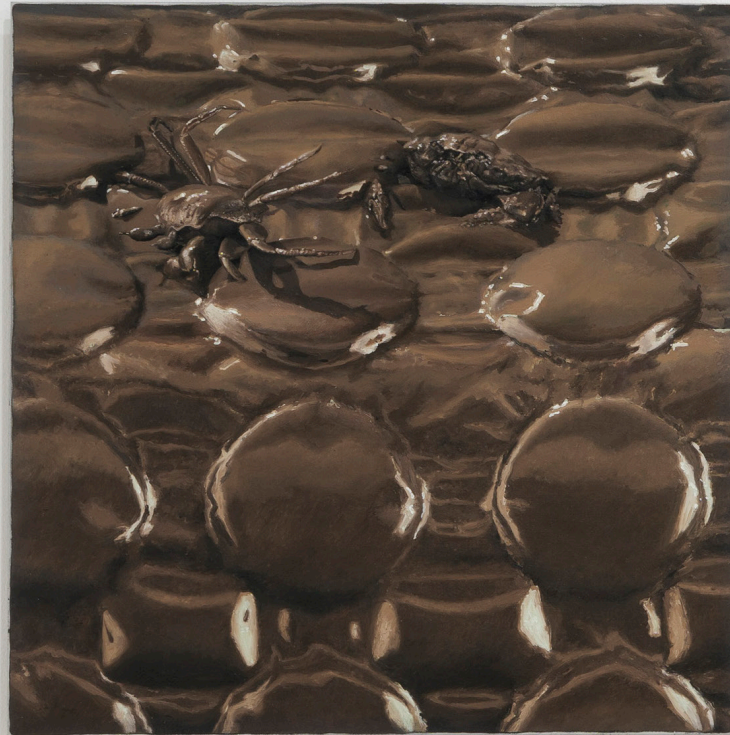

Shaun Motsi and Andra Ursuța

Andra Ursuța, *Untitled (Scythe)*, 2020. Hand-polished aluminum, leather bicycle seat, steel blade, leather straps, 50 x 74 x 6 inches.

Phillip Gabriel, Shaun Motsi, Andra Ursuța, and Eli Ping

Jean Katambayi Mukendi, *Covid 35 Afrolampe XXVI Dommage Juin 2020 19h*, 2020. Pen on paper, 39.4 x 27.5 inches (100 x 70 cm) unframed.

Eli Ping and Jean Katambayi Mukendi

Eli Ping, *Mote*, 2021. Cotton and UV resistant urethane resin, 75 x 5 1/2 x 4 inches.

Phillip Gabriel, Shaun Motsi, Andra Ursuța, and Eli Ping

Shaun Motsi, *Fat of the land!*, 2019. Oil on primed aluminum panel, 24 x 24 inches.

Phillip Gabriel, *Untitled*, 2020. Oil on canvas, 36 x 36 inches.