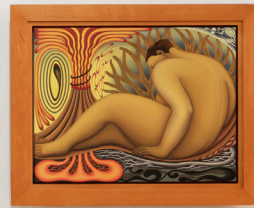

Shaun Motsi and Andra Ursuța

Andra Ursuța, *Untitled (Scythe)*, 2020. Hand-polished aluminum, leather bicycle seat, steel blade, leather straps, 50 x 74 x 6 inches.

Phillip Gabriel, Shaun Motsi, Andra Ursuța, and Eli Ping

Jean Katambayi Mukendi, *Covid 35 Afrolampe XXVI Dommage Juin 2020 19h*, 2020. Pen on paper, 39.4 x 27.5 inches (100 x 70 cm) unframed.

Eli Ping and Jean Katambayi Mukendi

Eli Ping, *Mote*, 2021. Cotton and UV resistant urethane resin, 75 x 5 1/2 x 4 inches.

Phillip Gabriel, Shaun Motsi, Andra Ursuța, and Eli Ping

Shaun Motsi, *Fat of the land!*, 2019. Oil on primed aluminum panel, 24 x 24 inches.

Phillip Gabriel, *Untitled*, 2020. Oil on canvas, 36 x 36 inches.

Phillip Gabriel, *Untitled*, 2020. Oil on canvas, 36 x 36 inches.

Jean Katambayi Mukendi, Takako Yamaguchi, and Eli Ping

Takako Yamaguchi, *Protective Resemblance*, 1992. Oil and bronze leaf on canvas, 29 x 35 x 2 1/2 inches (artist's frame).